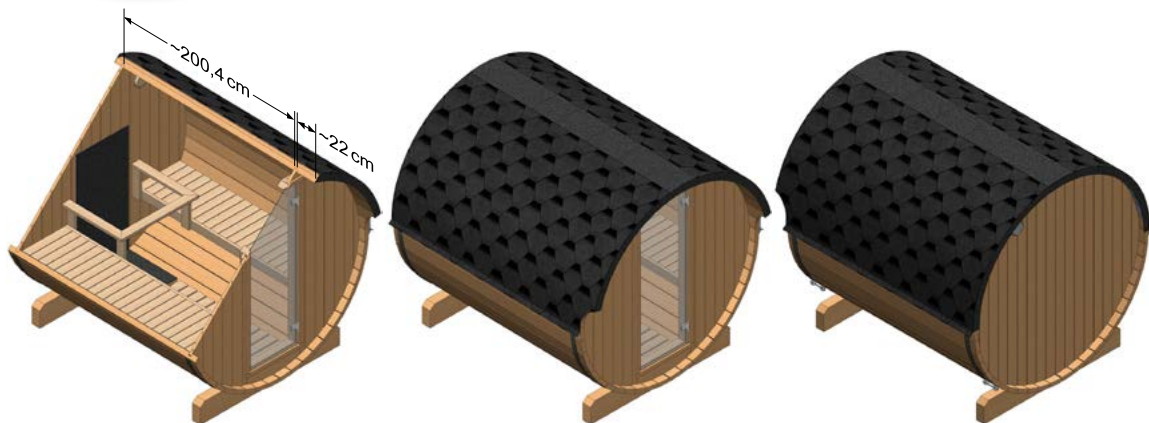

sauna **Basic 235** Ø200

STANDARD	~215 cm	L1=235cm L2=220cm	4,2 cm	2,8 cm	*Spruce *Thermo wood	*Spruce *Thermo conifer *Thermo hardwood	
	~205 cm	B1=160 cm B1=198,4 cm	4,2 cm	w → h	Glass door h=169cm w=59 cm	4-6	
OPTION	Full Glass Front	w → h Wood door h=169 cm w=59 cm	4,2 cm	w → h Window 66,5x30 cm 66,5x37,5cm	SAUNA 235, Ø200	STANDARD	
	Half moon back wall	w → h Window 66,5x30 cm 66,5x37,5cm	w → h Window 66,5x30 cm 66,5x37,5cm	w → h Window 66,5x30 cm 66,5x37,5cm	V≈-6,0 m³	~730 kg 240x120x80cm